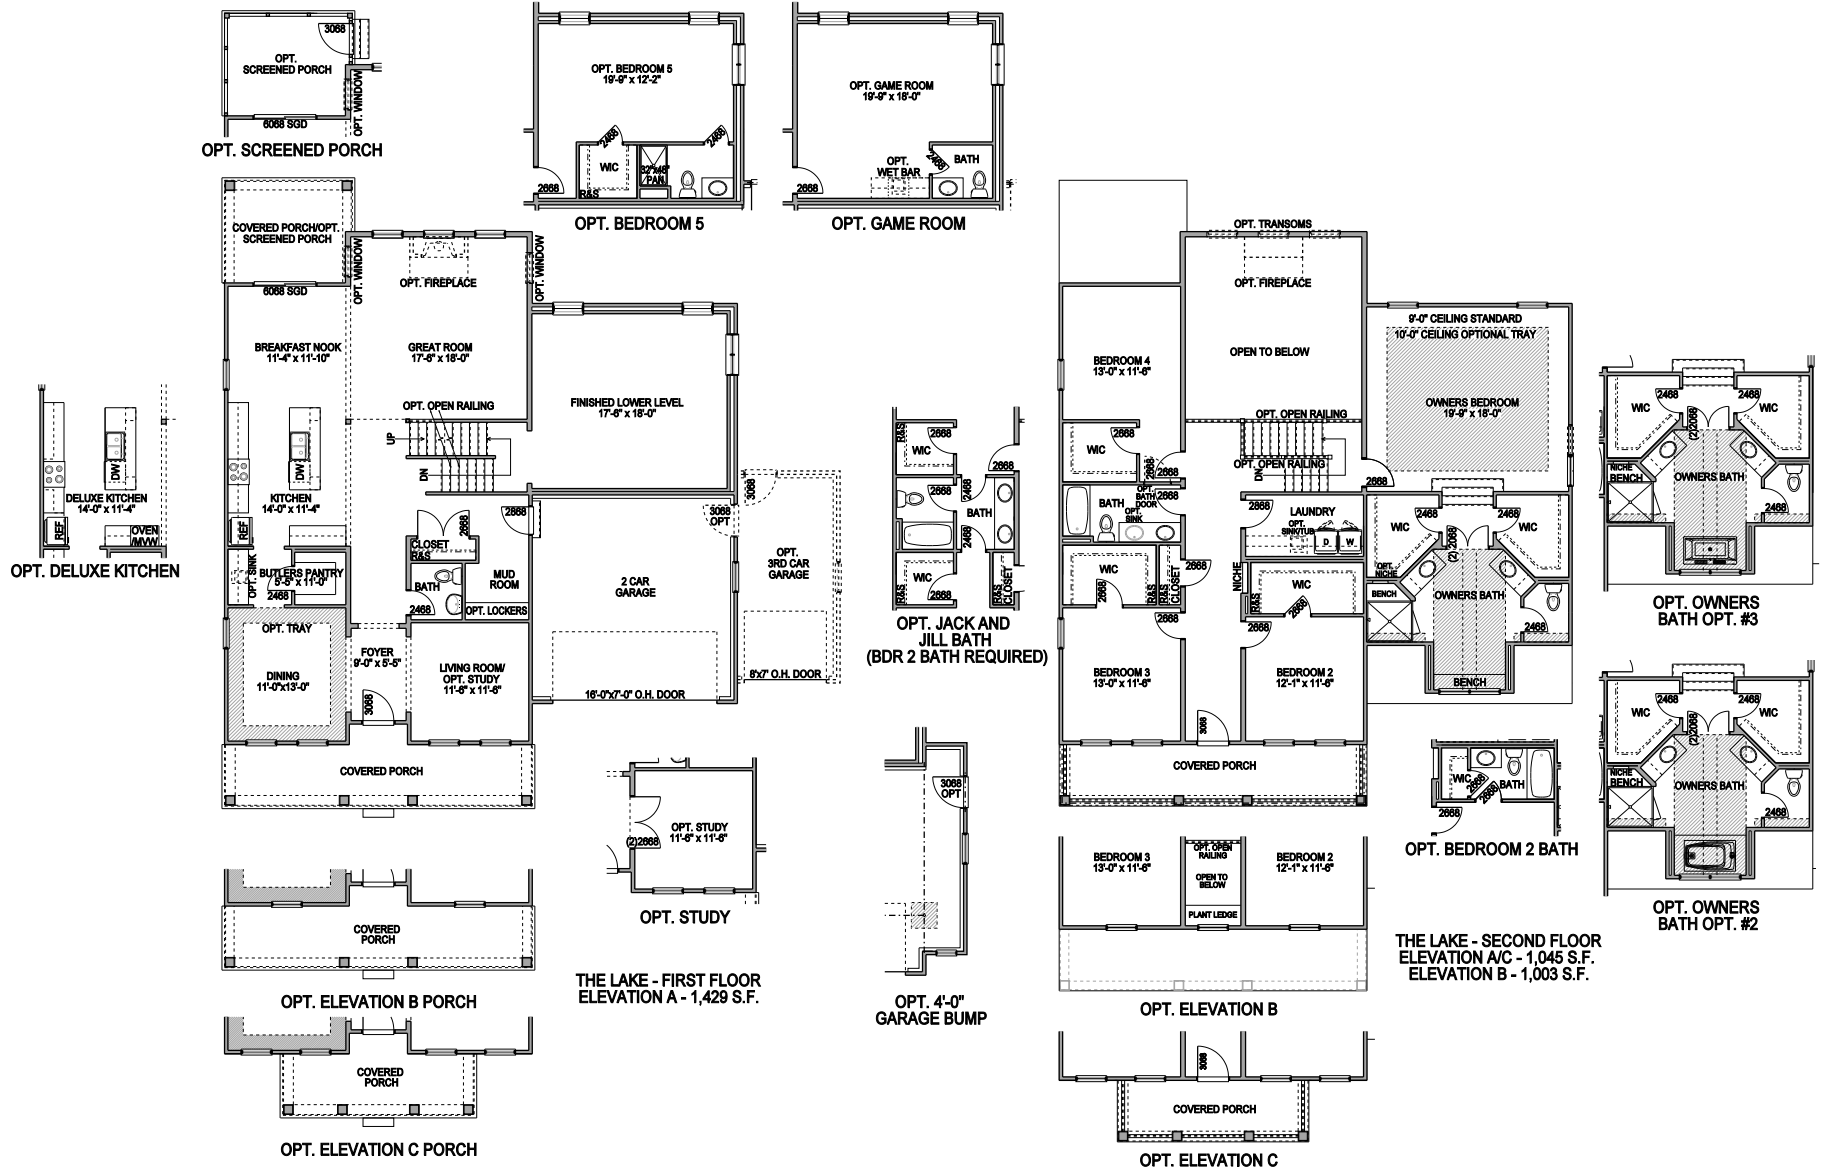

WOODS AT PINNACLE

THE LAKE

FOUNDERS COLLECTION

Lake A

Lake B

Lake C

Because we are constantly improving our product, we reserve the right to revise, change, and/or substitute product features, dimensions, specifications, architectural details and designs without notice. This brochure is for illustration purposes only and is not part of a legal contract. Prices are subject to change without notice. Room dimensions are approximate and calculated from inside the partition. Rev. 11/17

THE LAKE

FOUNDERS COLLECTION, FLOORPLAN OPTIONS

Because we are constantly improving our product, we reserve the right to revise, change, and/or substitute product features, dimensions, specifications, architectural details and designs without notice. This brochure is for illustration purposes only and is not part of a legal contract. Prices are subject to change without notice. Room dimensions are approximate and calculated from inside the partition. Rev. 11/17