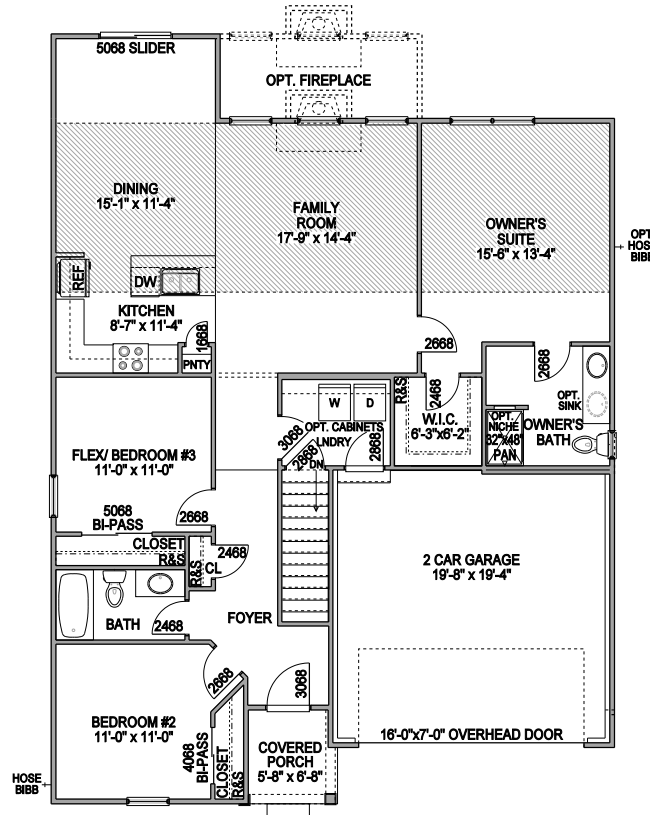

# THE HUDSON

ADVANTAGE COLLECTION

Hudson white

Hudson F with optional stone

Hudson F light blue

Because we are constantly improving our product, we reserve the right to revise, change, and/or substitute product features, dimensions, specifications, architectural details and designs without notice. This brochure is for illustration purposes only and is not part of a legal contract. Prices are subject to change without notice. Room dimensions are approximate and calculated from inside the partition. Stone plinth varies per community, consult your sales manager for more information. Rev. 09/19

# THE HUDSON

ADVANTAGE COLLECTION

OPT. OWNERS BATH #1

OPT. OWNERS BATH #2

THE HUDSON  
FIRST FLOOR - 1,496 S.F.

ELEVATION G PORCH