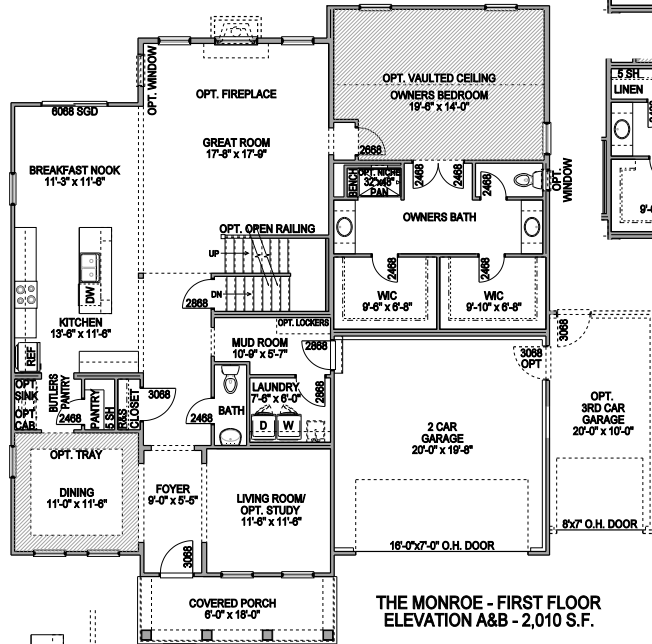

HEATHER RIDGE

THE MONROE

CORNERSTONE PLUS COLLECTION

Because we are constantly improving our product, we reserve the right to revise, change, and/or substitute product features, dimensions, specifications, architectural details and designs without notice. This brochure is for illustration purposes only and is not part of a legal contract. Prices are subject to change without notice. Room dimensions are approximate and calculated from inside the partition. Rev. 10/18