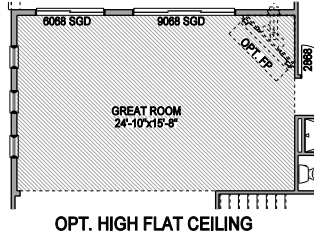

COTTAGES AT BALLANTRAE WOODS

THE CHESTER

COTTAGE COLLECTION, FLOORPLAN OPTIONS

Because we are constantly improving our product, we reserve the right to revise, change, and/or substitute product features, dimensions, specifications, architectural details and designs without notice. This brochure is for illustration purposes only and is not part of a legal contract. Prices are subject to change without notice. Room dimensions are approximate and calculated from inside the partition. Stone plinth varies per community, consult your sales manager for more information. Rev. 04/19