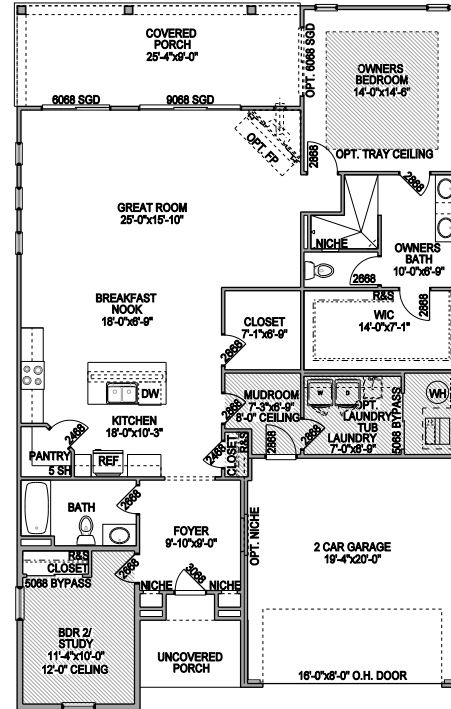

COTTAGES AT BALLANTRAE WOODS

THE CHESTER

COTTAGE COLLECTION

Chester A

Chester B

Because we are constantly improving our product, we reserve the right to revise, change, and/or substitute product features, dimensions, specifications, architectural details and designs without notice. This brochure is for illustration purposes only and is not part of a legal contract. Prices are subject to change without notice. Room dimensions are approximate and calculated from inside the partition. Stone plinth varies per community, consult your sales manager for more information. Rev. 04/19

COTTAGES AT BALLANTRAE WOODS

THE CHESTER

COTTAGE COLLECTION, FLOORPLAN OPTIONS

Because we are constantly improving our product, we reserve the right to revise, change, and/or substitute product features, dimensions, specifications, architectural details and designs without notice. This brochure is for illustration purposes only and is not part of a legal contract. Prices are subject to change without notice. Room dimensions are approximate and calculated from inside the partition. Stone plinth varies per community, consult your sales manager for more information. Rev. 04/19