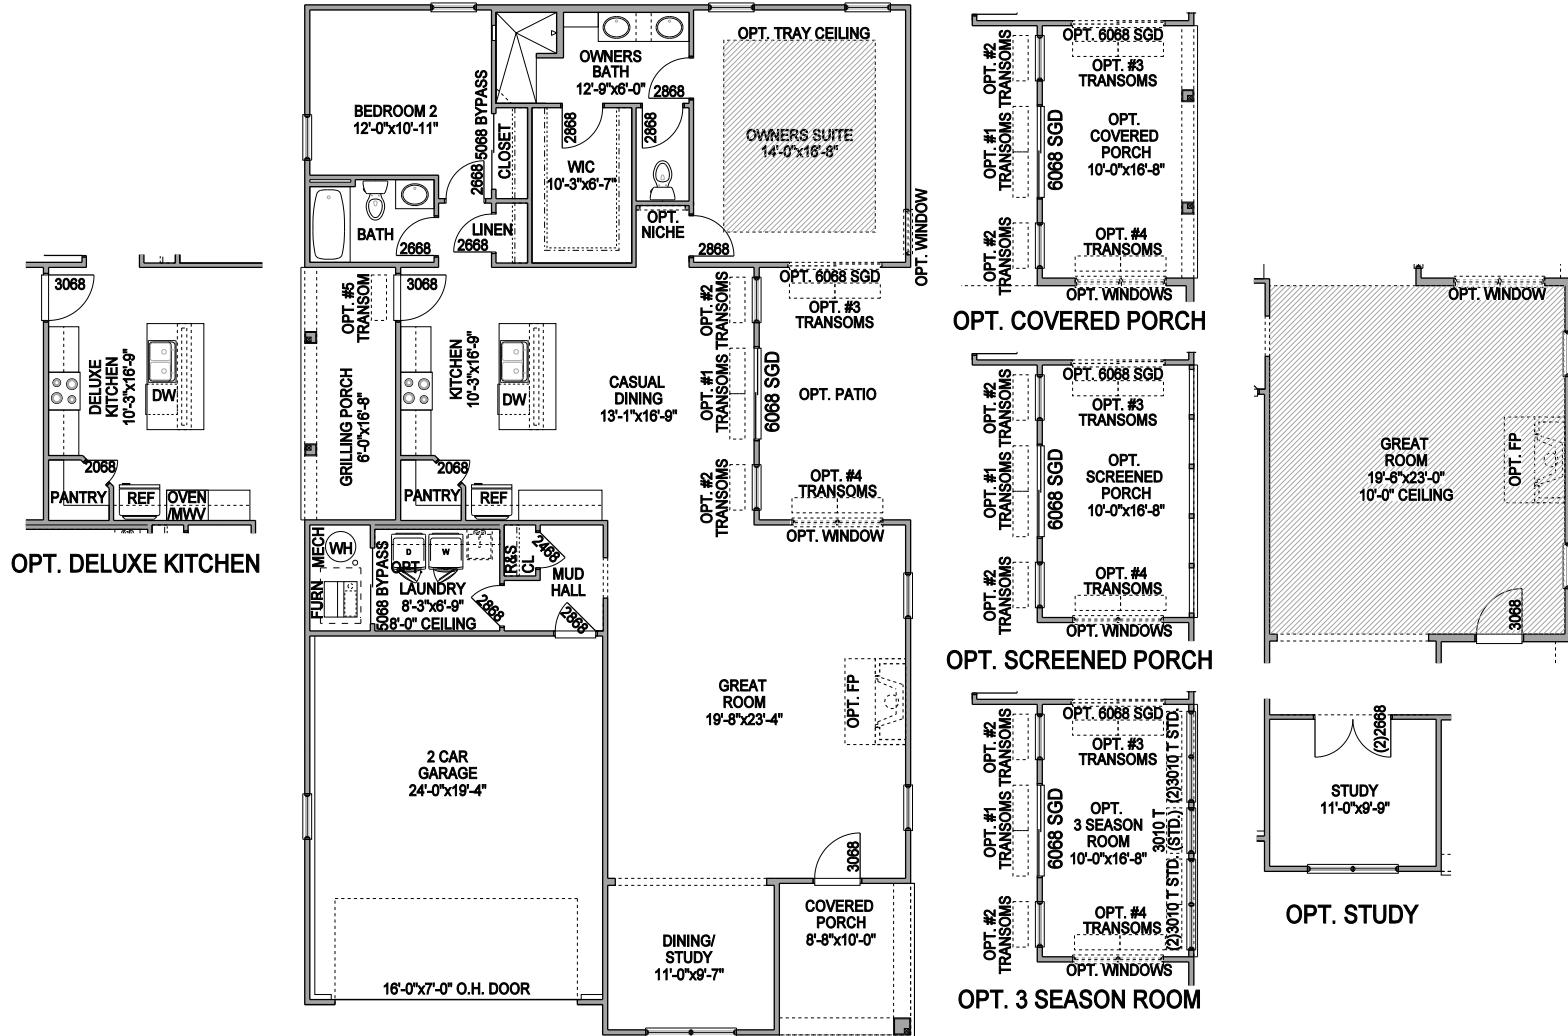

COTTAGES AT NORTHLAKE

THE SOMERSET

COTTAGE COLLECTION

Somerset C

Somerset A

Somerset B

Because we are constantly improving our product, we reserve the right to revise, change, and/or substitute product features, dimensions, specifications, architectural details and designs without notice. This brochure is for illustration purposes only and is not part of a legal contract. Prices are subject to change without notice. Room dimensions are approximate and calculated from inside the partition. Stone plinth varies per community, consult your sales manager for more information. Rev. 08/19

THE SOMERSET

COTTAGE COLLECTION, FLOORPLAN OPTIONS

1,849 S.F.
THE SOMERSET
SLAB ON GRADE ONLY