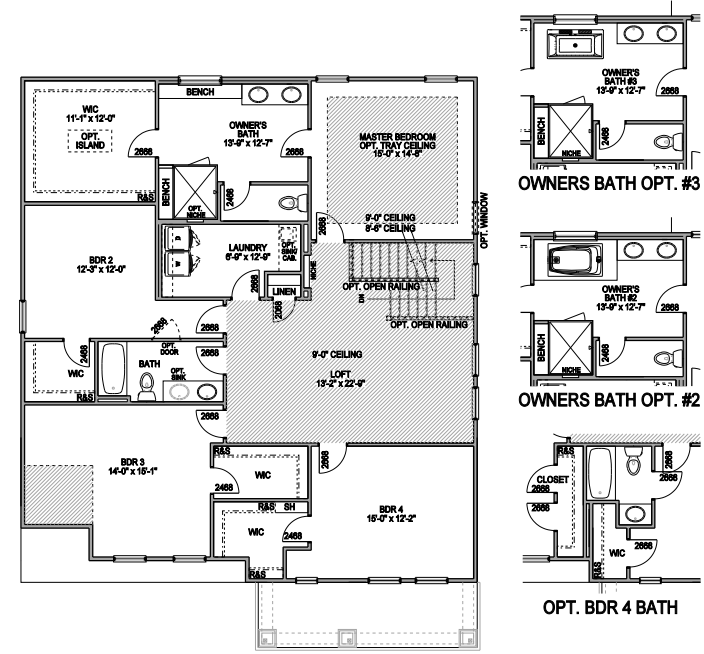

JEROME VILLAGE ORCHID HILL

THE FULTON II

FOUNDERS PLUS COLLECTION

Fulton II B With Optional Front Porch

Fulton II B With Optional Front Porch

Fulton II B

Because we are constantly improving our product, we reserve the right to revise, change, and/or substitute product features, dimensions, specifications, architectural details and designs without notice. This brochure is for illustration purposes only and is not part of a legal contract. Prices are subject to change without notice. Room dimensions are approximate and calculated from inside the partition. Rev. 3/17

THE FULTON II

FOUNDERS PLUS COLLECTION

THE FULTON 2
FIRST FLOOR - 1,343 S.F.

THE FULTON 2
SECOND FLOOR - 1,828 S.F.