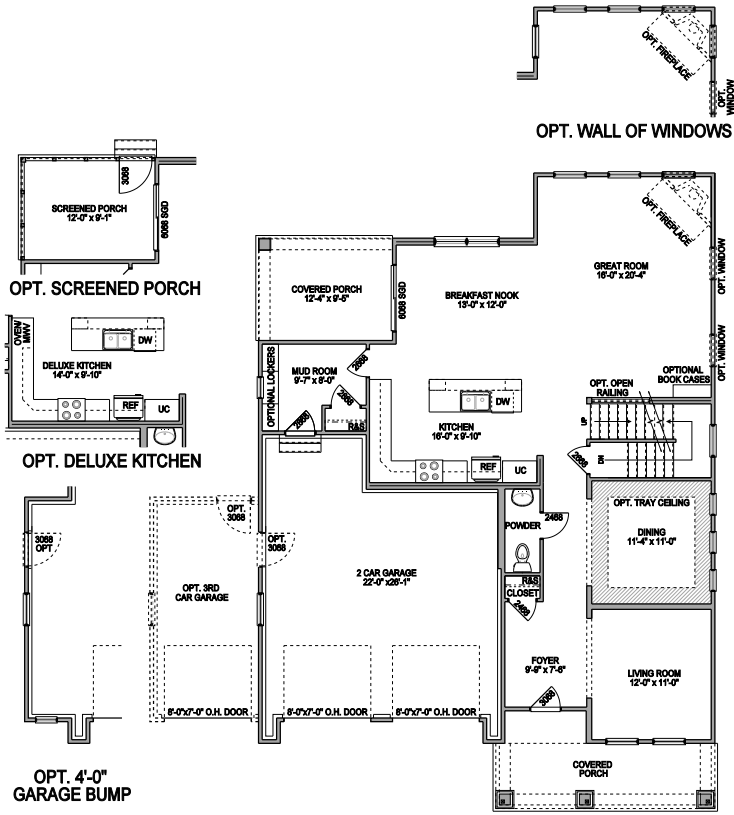

JEROME VILLAGE ORCHID HILL

THE FULTON II

FOUNDERS PLUS COLLECTION

Fulton II B With Optional Front Porch

Fulton II B With Optional Front Porch

Fulton II B

Because we are constantly improving our product, we reserve the right to revise, change, and/or substitute product features, dimensions, specifications, architectural details and designs without notice. This brochure is for illustration purposes only and is not part of a legal contract. Prices are subject to change without notice. Room dimensions are approximate and calculated from inside the partition. Rev. 3/17

THE FULTON II

FOUNDERS PLUS COLLECTION

THE FULTON 2
FIRST FLOOR - 1,343 S.F.

THE FULTON 2
SECOND FLOOR - 1,828 S.F.